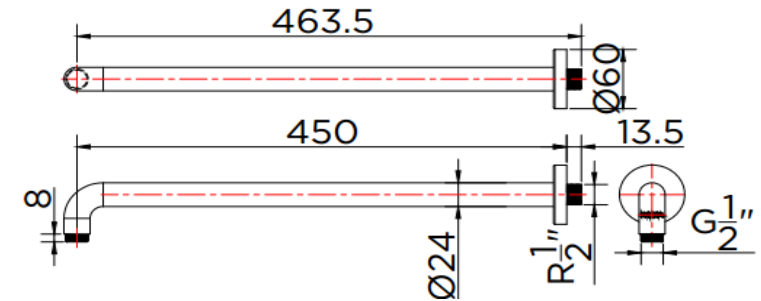

SPECIFICATION SHEET

ชื่อสินค้า

ท่อลอยติดผนัง สำหรับหัวฝักบัว
Rain Shower ทรงกลม ยาว 45 ซม.

แบรนด์

กะรัต ฟอเซท

วัสดุ

ท่อลอย : ทองเหลือง

สี

ท่อลอย : สีดำ

ลักษณะสินค้า

ท่อลอยติดผนัง

สินค้าในชุดประกอบด้วย

ท่อลอยติดผนัง
อุปกรณ์ติดตั้ง

แนะนำใช้กับ

หัวฝักบัว Rain Shower KS-20-313-55

Item name

Rain Shower Head Arm 45 cm
(without Shower Head)

Brand

Karat Faucet

Materials

Shower Arm : Brass

Finish

Shower Arm : Black

Product Descriptions

Rain Shower Head Arm

Consist of

Rain Shower Head Arm
Fixing Materials

Recommendation'

Head Shower KS-20-313-55

Item number

KS-06-434-55

Update: 20/01/2025

FM-MK-001 SPEC SHEET 26/05/2564

Dimension	Dimension pack.	Unit
60x450x70	120x500x45	mm
Net Weight	Gross Weight	Unit
0.33	0.36	kg
Packing type	Packing unit	UOM
Brown box	40 pcs/carton	Pc
SKU Barcode		
885 1674 54698 9		

Karat
ENTERPRISE

สอบถาม เสนอแนะ
Call Center 08 0555 8555

บริษัท กะรัต เอ็นเตอร์ไพรส์ (ประเทศไทย) จำกัด

9/260 หมู่ที่ 5 ถนนพหลโยธิน ตำบลคลองหนึ่ง

อำเภอคลองหลวง จังหวัดปทุมธานี 12120

E-mail : support@karatenterprise.com