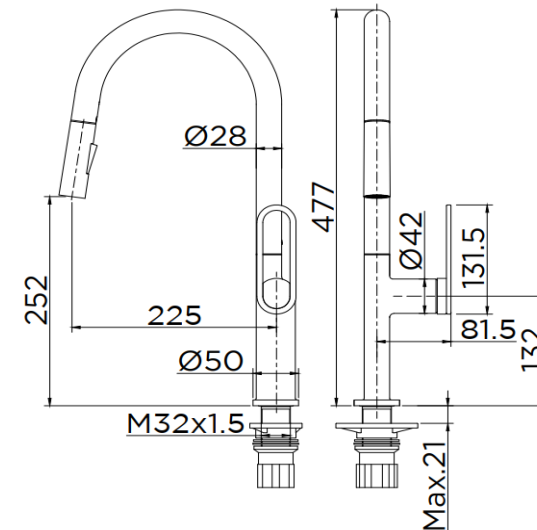

Finish

Faucet : Black matt

Product Descriptions

Basin Mixer Faucet: Cartridge Valve
Pull out aerator
Function: 2 Functions
Minimum Pressure: 1 Bar
Flow Rate Faucet: 3.8 Liters/min @1 Bar

Consist of

Basin Mixer Water Faucet
Inlet hose cold and hot water
Fixing Materials

Recommendation'

Stop Valve (KA-03-472-50)

Item number

EF-05-927-55

Dimension	Dimension pack.	Unit
50x225x477	680x280x67	mm
Net Weight	Gross Weight	Unit
2.2	2.5	kg
Packing type	Packing unit	UOM
Brown box	1 pcs/carton	Pc
SKU Barcode		
885 1674 65306 9		