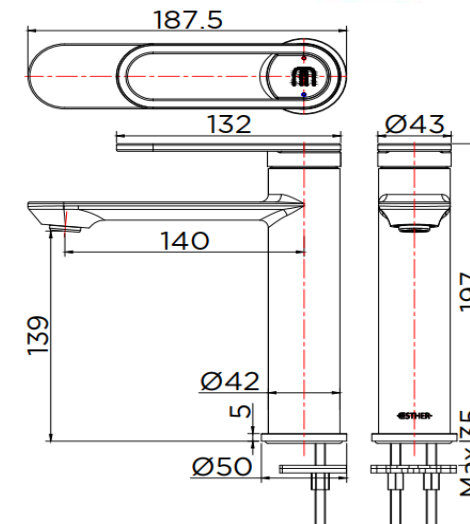

## Consist of

Basin Mixer Water Faucet  
Inlet hose cold and hot water  
Fixing Materials

## Item number

EF-05-620-55

Dimension	Dimension pack.	Unit
43x187.5x197	415x195x80	mm
Net Weight	Gross Weight	Unit
1.2	1.4	kg
Packing type	Packing unit	UOM
Brown box	13 pcs/carton	Pc
SKU Barcode		
885 1674 65302 1		