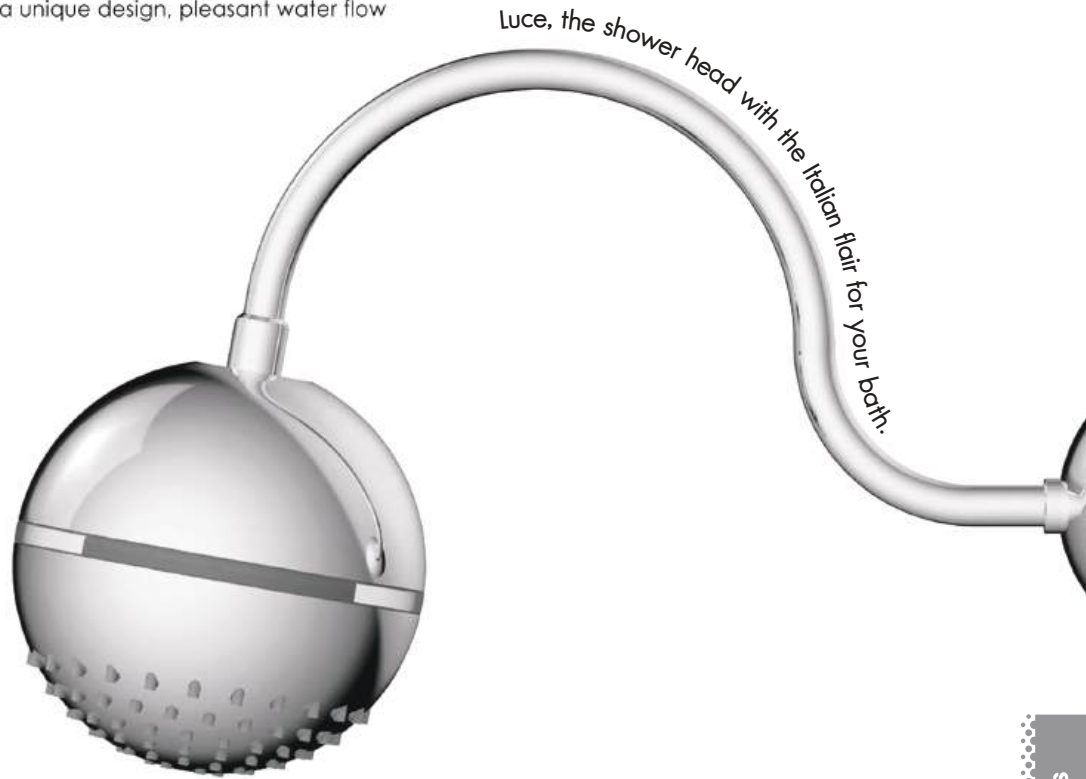

“

The story behind the shower head Luce is simply and amazing at the same time. During a walk in the streets of a small Italian village, a ball shaped lamp post has set the inspiration. It was a special moment, the light and atmosphere has been unique.

So why don't do a unique shower?

The idea of a ball shaped and illuminated shower has been born and the process of designing has started. The outcome of this walk is an amazing shower. One which is a perfect mix of a unique design, pleasant water flow and soothing light. ”

LUCE
รุ้ณลูเซ่

MINIKLES

B4805N

Shower Head LUCE 180 LED Ø 18 cm
Single Function with LED

หัวฝักบัว Rain Shower ขนาด Ø 18 ซม.
รุ้ณ Luce LED

ปกติ 10,340.-

พิเศษ 6,300.-

B46.B37.000.05N

Shower Arm LUCE 40 cm

ก้านฝักบัวยาว 40 ซม.
รุ้ณ Luce

ปกติ 3,210.-

พิเศษ 2,000.-

B46.B37.511.05/T1N

Shower Head LUCE LED Ø 18 cm
with Shower Arm LUCE 40 cm

หัวฝักบัว Rain Shower ขนาด Ø 18 ซม.
พร้อมก้านฝักบัวยาว 40 ซม.
รุ้ณ Luce

ปกติ 12,970.-

พิเศษ 8,100.-