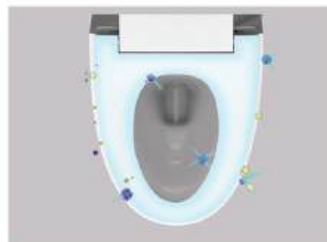

SEAT ANTIBACTERIAL