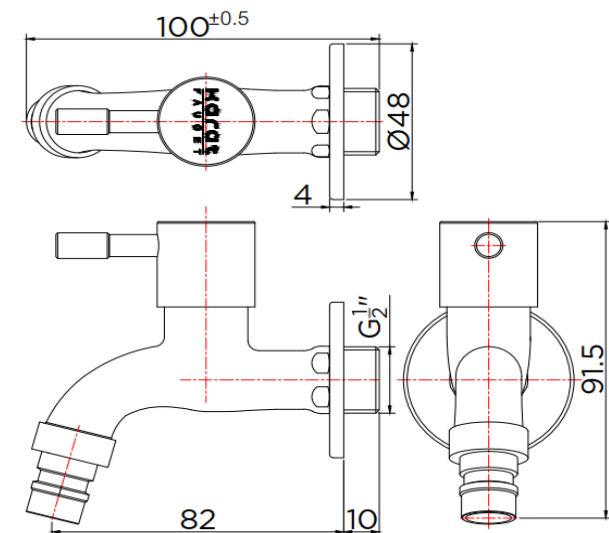

SPECIFICATION SHEET

ชื่อสินค้า

ก๊อกเดี่ยวติดผนัง (แบบใส่สายยาง)

แบรนด์

กะรัต ฟอเซท

วัสดุ

ก๊อกน้ำ : สแตนเลส 304

สี

ก๊อกน้ำ : สแตนเลสด้าน

ลักษณะสินค้า

ก๊อกเดี่ยวติดผนัง: แบบก้านปิด

ฟังก์ชัน : 1 ฟังก์ชัน

ระดับแรงดันน้ำ : ขั้นต่ำ 1 บาร์

อัตราการไหล : 9 ลิตร/นาที @ 1 บาร์

สินค้าในชุดประกอบด้วย

ก๊อกเดี่ยวติดผนัง

อุปกรณ์ติดตั้ง

แนะนำใช้กับ

-

Item name

Wall Single Faucet

Brand

Karat Faucet

Materials

Faucet : Stainless Steel 304

Finish

Faucet : Stainless Steel Matt

Product Descriptions

Wall Mounted Cold Faucet : Ceramic Valve 90°

Function : 1 Function

Minimum Pressure : 1 Bar

Flow Rate Faucet : 9 Litres/min @ 1 Bar

Consist of

Wall Mounted Faucet

Fixing Materials

Recommendation'

-

Item number

KF-79-401-63

Dimension	Dimension pack.	Unit
48x82x91.5	235x165x65	mm
Net Weight	Gross Weight	Unit
0.17	0.22	kg
Packing type	Packing unit	UOM
Slide Pack	80 pcs/carton	Pc
SKU Barcode		
885 1674 54675 0		

บริษัท กะรัต เอ็นเตอร์ไพรส์ (ประเทศไทย) จำกัด
9/260 หมู่ที่ 5 ถนนพหลโยธิน ตำบลคลองหนึ่ง
อำเภอคลองหลวง จังหวัดปทุมธานี 12120
E-mail : support@karatfaucet.com

Update: 6/2/2024

FM-MK-001 SPEC SHEET 26/05/2564