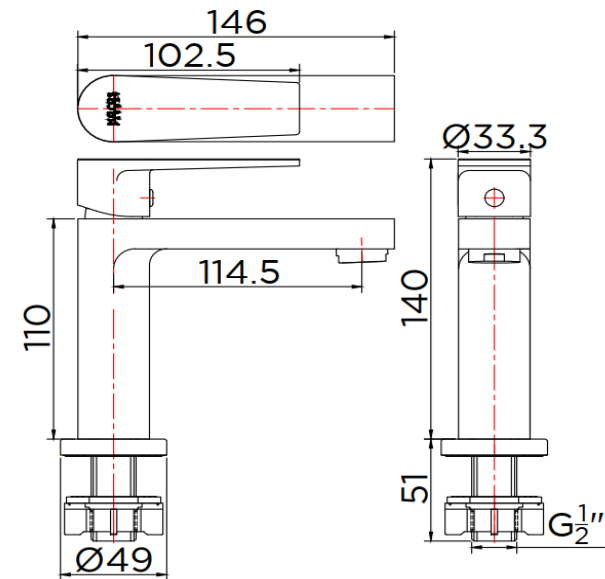

Finish

Faucet : Chrome finished

Product Descriptions

Basin Cold Faucet : Cartridge Valve
Function : 1 Functions
Minimum Pressure : 1 Bar
Flow Rate Faucet : 4.3 Liters/min @1 Bar

Consist of

Basin Cold Faucet
Fixing Materials

Recommendation'

Inlet Hose 16" (KA-01-500-16-WH)
Stop Valve (KA-91-490-50)

Item number

KF-76-610-50

Dimension	Dimension pack.	Unit
33.3x140x146	157x232x67	mm
Net Weight	Gross Weight	Unit
0.59	0.71	kg
Packing type	Packing unit	UOM
Slide pack	30 pcs/carton	Pc
SKU Barcode	885 1674 54682 8	