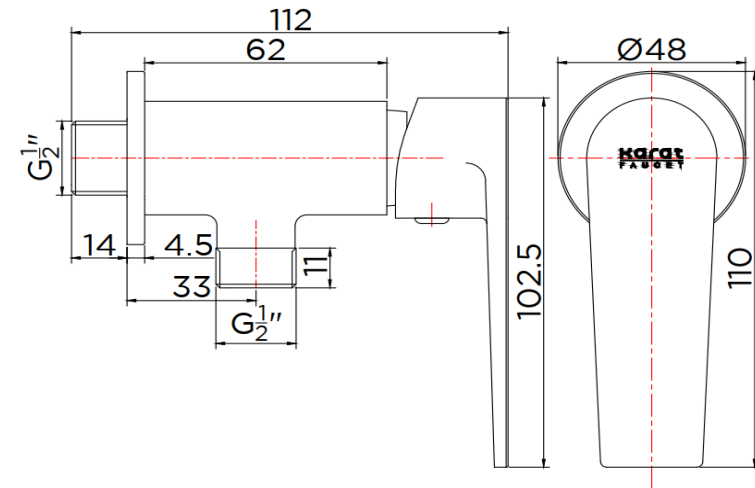

## Item number

KF-75-870-50

Dimension	Dimension pack.	Unit
48x110x112	110x40x140	mm
Net Weight	Gross Weight	Unit
0.30	0.5	kg
Packing type	Packing unit	UOM
Colour box	48 pcs/carton	Pc
SKU Barcode		
885 1674 54681 1		