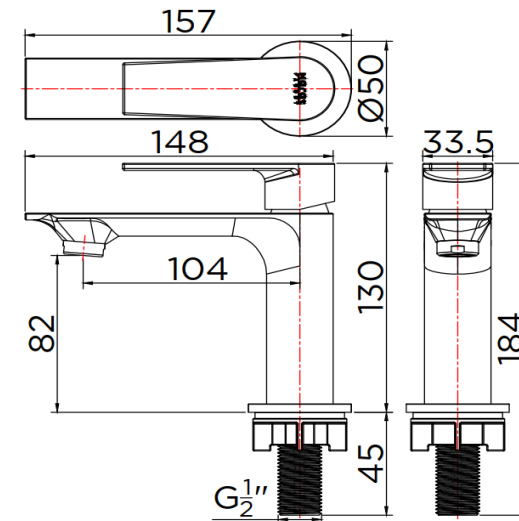

Finish

Faucet : Chrome finished

Product Descriptions

Basin Cold Faucet : Cartridge Valve
Function : 1 Functions
Minimum Pressure : 1 Bar
Flow Rate Faucet : 4.5 Liters/min @1 Bar

Consist of

Basin Cold Faucet
Fixing Materials

Reccommendation'

Inlet Hose 16" (KA-01-500-16-WH)
Stop Valve (KA-91-490-50)

Item number

KF-75-610-50

Dimension	Dimension pack.	Unit
33.5x130x148	157x232x67	mm
Net Weight	Gross Weight	Unit
0.52	0.64	kg
Packing type	Packing unit	UOM
Slide pack	30 pcs/carton	Pc
SKU Barcode	885 1674 54680 4	