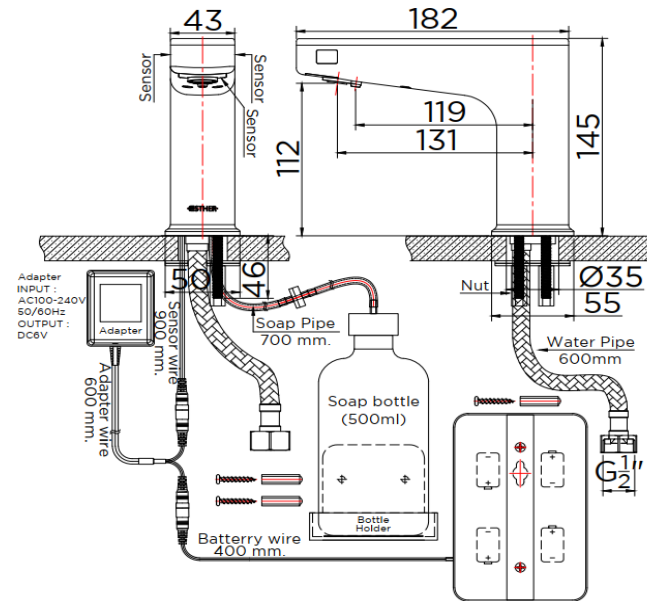

Electric Power (AC): 220V

Battery Power (DC): Alkaline "D" 4 pcs

Battery life cycle: approximately 120,000 cycle

(5,000 time/month approx. 2 years)

Faucet Detection Zone : 12-16 cm

Soap Dispenser Detection Zone : 5 cm

Automatic shutdown protection time 30 Sec

Soap viscosity: 1-17 cps

Consist of

Auto Sensor Closing faucet with inlet hose

Soap bottle

Control box with Battery box

Adapter

Fixing Materials

Recommendation'

Dimension	Dimension pack.	Unit
43x145x182	400x260x115	mm
Net Weight	Gross Weight	Unit
1.6	2	kg
Packing type	Packing unit	UOM
Brown box	1	Pc
SKU Barcode		
885 1674 65318 2		

Item number

EF-02-015-50(WF)