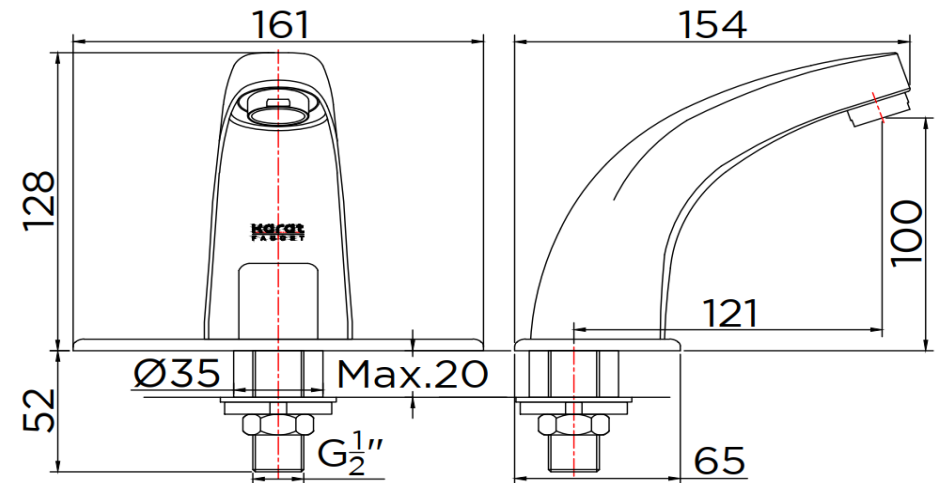

Consist of

Auto Sensor Closing faucet
Power Cable
Inlet Hose
Fixing Materials

Recommendation'

Stop valve (KA-91-490-50)

Item number

KF-67-015-50

Dimension	Dimension pack.	Unit
161x154x128	415x195x80	mm
Net Weight	Gross Weight	Unit
1.3	1.4	kg
Packing type	Packing unit	UOM
Brown box	13 pcs/carton	Pc
SKU Barcode		
885 1674 54600 2		