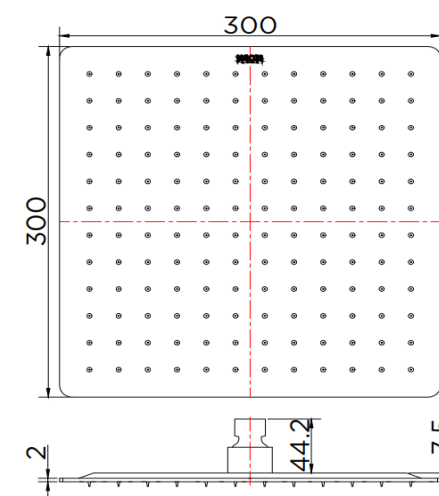

SPECIFICATION SHEET

ชื่อสินค้า

หัวฝักบัว Rain Shower แบบเหลี่ยม
ขนาด 30x30 ซม. (สแตนเลส 304)

แบรนด์

กะรัต ฟอเซท

วัสดุ

หัวฝักบัว : สแตนเลส 304

สี

หัวฝักบัว : สแตนเลสสีเงา

ลักษณะสินค้า

หัวฝักบัว : สำหรับ Rain shower
ระดับแรงดันน้ำ : ขั้นต่ำ 1 บาร์
อัตราการไหล : 6.8 ลิตร/นาที @1 บาร์

สินค้าในชุดประกอบด้วย

หัวฝักบัว
อุปกรณ์ติดตั้ง

แนะนำใช้กับ

ท่อลอยติดผนังหรือท่อลอยสำหรับหัวฝักบัว
Karat Faucet

Item name

Rain Shower Head 30x30 cm Stainless (SUS304)

Brand

Karat Faucet

Materials

Shower Head : Stainless Steel 304

Finish

Shower Head : Stainless Steel Polish

Product Descriptions

Shower Head : For Rain Shower
Minimum Pressure : 1 Bar
Flow Rate : 6.8 Liters/min @1 Bar

Consist of

Shower Head
Fixing Materials

Recommendation'

Rain Shower Head Arm or Rain Shower Pipe
of Karat Faucet

Item number

KS-07-353-50

Dimension	Dimension pack.	Unit
300x300x44.5	315x315x70	mm
Net Weight	Gross Weight	Unit
1.36	1.60	kg
Packing type	Packing unit	UOM
Brown box	8 pcs/carton	Pc
SKU Barcode		
885 1674 54537 1		

Update: 05/09/2022

FM-MK-001 SPEC SHEET 26/05/2564

บริษัท กะรัต เอ็นเตอร์ไพรส์ (ประเทศไทย) จำกัด
9/260 หมู่ที่ 5 ถนนพหลโยธิน ตำบลคลองหนึ่ง
อำเภอคลองหลวง จังหวัดปทุมธานี 12120
E-mail : support@karatfaucet.com