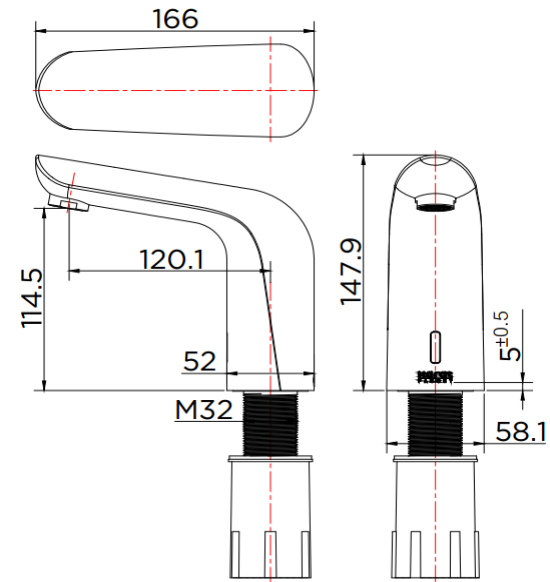

Stop valve (KA-21-411-50)

Item number

KF-01-015-50

Update: 24/11/2021

FM-MK-001 SPEC SHEET 26/05/2564

Dimension	Dimension pack.	Unit
48.5x179.5x100	260x215x80	mm
Net Weight	Gross Weight	Unit
1	1.69	kg
Packing type	Packing unit	UOM
Brown box	13 pcs/carton	Pc
SKU Barcode		
885 1674 54461 9		