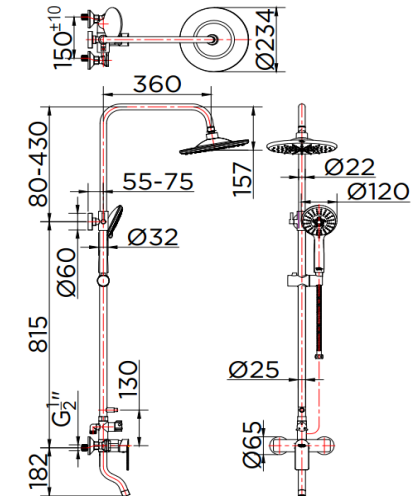

แบรนด์

กะรัต ฟอเซท

วัสดุ

ฝักบัวก้านแข็ง : พลาสติก ABS
ท่อลอย : ทองเหลือง
ฝักบัวสายอ่อน : พลาสติก ABS
ก๊อกน้ำ : ทองเหลือง

สี

ฝักบัวก้านแข็ง : สีโครม
ท่อลอย : สีโครม
ฝักบัวสายอ่อน : สีโครม
ก๊อกน้ำ : สีโครม

ลักษณะสินค้า

ก๊อกผสมติดผนัง: แบบก้านโยก
ฝักบัว : ปรับน้ำ 5 ระดับ
ฟังก์ชัน : 2 ฟังก์ชัน
ระดับแรงดันน้ำ : ขั้นต่ำ 1 บาร์
อัตราการไหลฝักบัว : 5.2 ลิตร/นาที @1 บาร์
อัตราการไหลหัวฝักบัว : 6.1 ลิตร/นาที @1 บาร์

สินค้าในชุดประกอบด้วย

ก๊อกผสมติดผนัง
ชุด Rain Shower
ฝักบัวสายอ่อนพร้อมสาย
อุปกรณ์ติดตั้ง
แนะนำให้ใช้กับ

-

Update: 23/07/2021

FM-MK-001 SPEC SHEET 26/05/2564

Item name

Rain Shower Set with Single Lever Wall Mounted
Bath Mixer Faucet

Brand

Karat Faucet

Materials

Shower Head : Plastic ABS
Shower Rail : Brass
Hand Shower set : Plastic ABS
Faucet : Brass

Finish

Shower Head : Chrome
Shower Rail : Chrome
Hand Shower set : Chrome
Faucet : Chrome

Product Descriptions

Wall Mount Mixer Faucet : Cartridge Valve
Hand Shower : Adjustable 5 level
Function : 2 Functions
Minimum Pressure : 1 Bar
Flow Rate Hand Shower : 5.2 Liters/min @1 Bar
Flow Rate Rain Shower : 6.1 Liters/min @1 Bar

Consist of

Wall Mount Mixer Faucet
Rain Shower Set
Hand Shower set with Hose
Fixing Materials

Recommendation'

-

Dimension	Dimension pack.	Unit
234x535x1425	480x740x80	mm
Net Weight	Gross Weight	Unit
4.02	6.14	kg
Packing type	Packing unit	UOM
Brown box	3 pcs/carton	Pc
SKU Barcode		
885 1674 54293 6		

Item number

KRS-027-725

Karat
ENTERPRISE

สอบถาม เสนอแนะ
Call Center 08 0555 8555

บริษัท กะรัต เอ็นเตอร์ไพรส์ (ประเทศไทย) จำกัด

9/260 หมู่ที่ 5 ถนนพหลโยธิน ตำบลคลองหนึ่ง

อำเภอคลองหลวง จังหวัดปทุมธานี 12120

E-mail : support@karatfaucet.com